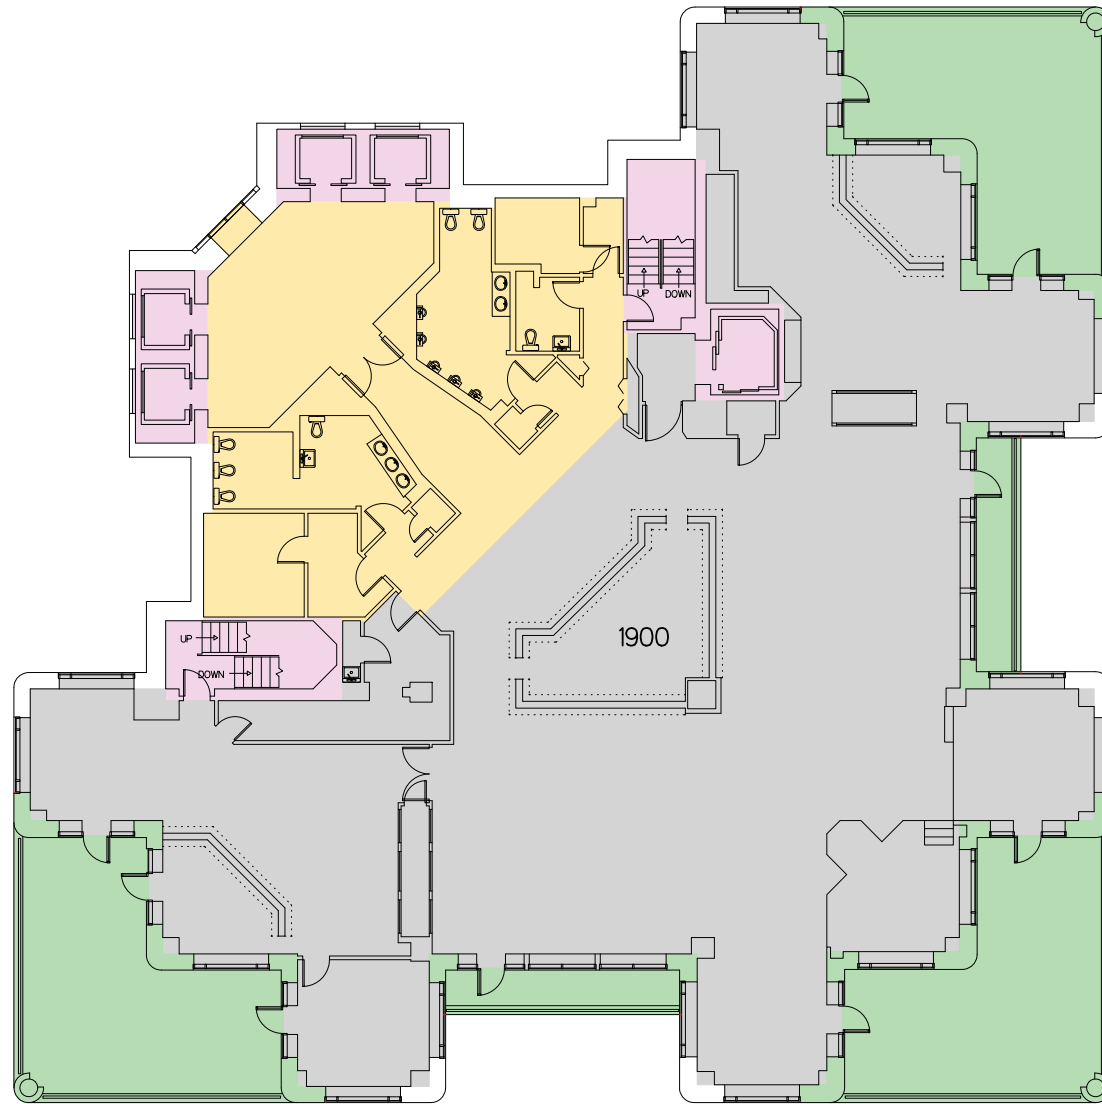

Legacy Method A (2010) - Occupant Areas

- Vertical Penetrations - 798 Square Feet
- Suite 1900 - 6,878 Square Feet
- Floor Service Area - 1,905 Square Feet
- Balcony Area - 2,049 Square Feet

 One Progress Plaza
 Suite 2100
 Saint Petersburg, Florida 33701
 Tel: 727.823.8980

DATE MEASURED:

December 2012

ADDRESS:

One Progress Plaza
 200 Central Avenue
 19th Floor
 St. Petersburg, Florida

 ATLANTA ORLANDO TAMPA
 770-984-0402 407-971-8688 727-548-9595
www.measureDYNAMICS.com