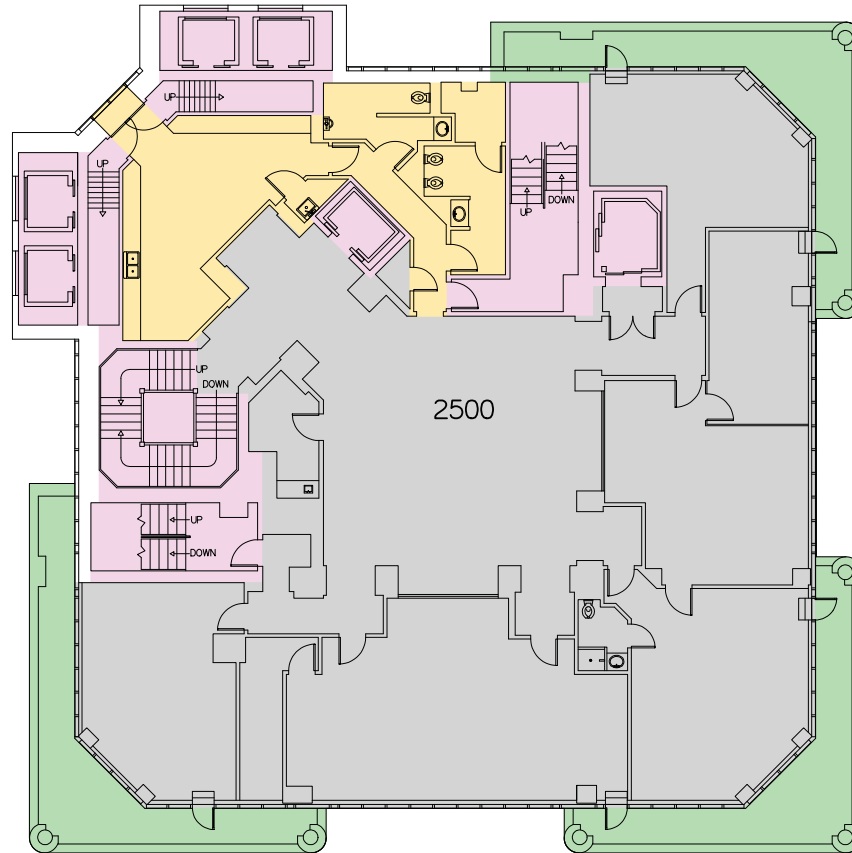

Legacy Method A (2010) - Occupant Areas

- Vertical Penetrations - 805 Square Feet
- Suite 2500 - 4,745 Square Feet
- Floor Service Area - 820 Square Feet
- Balcony Area - 1,132 Square Feet

 One Progress Plaza  
 Suite 2100  
 Saint Petersburg, Florida 33701  
 Tel: 727.823.8980

DATE MEASURED:

December 2012

ADDRESS:

One Progress Plaza  
 200 Central Avenue  
 25th Floor  
 St. Petersburg, Florida

  
 ATLANTA    ORLANDO    TAMPA  
 770-984-0402    407-971-8688    727-548-9595  
[www.measureDYNAMICS.com](http://www.measureDYNAMICS.com)