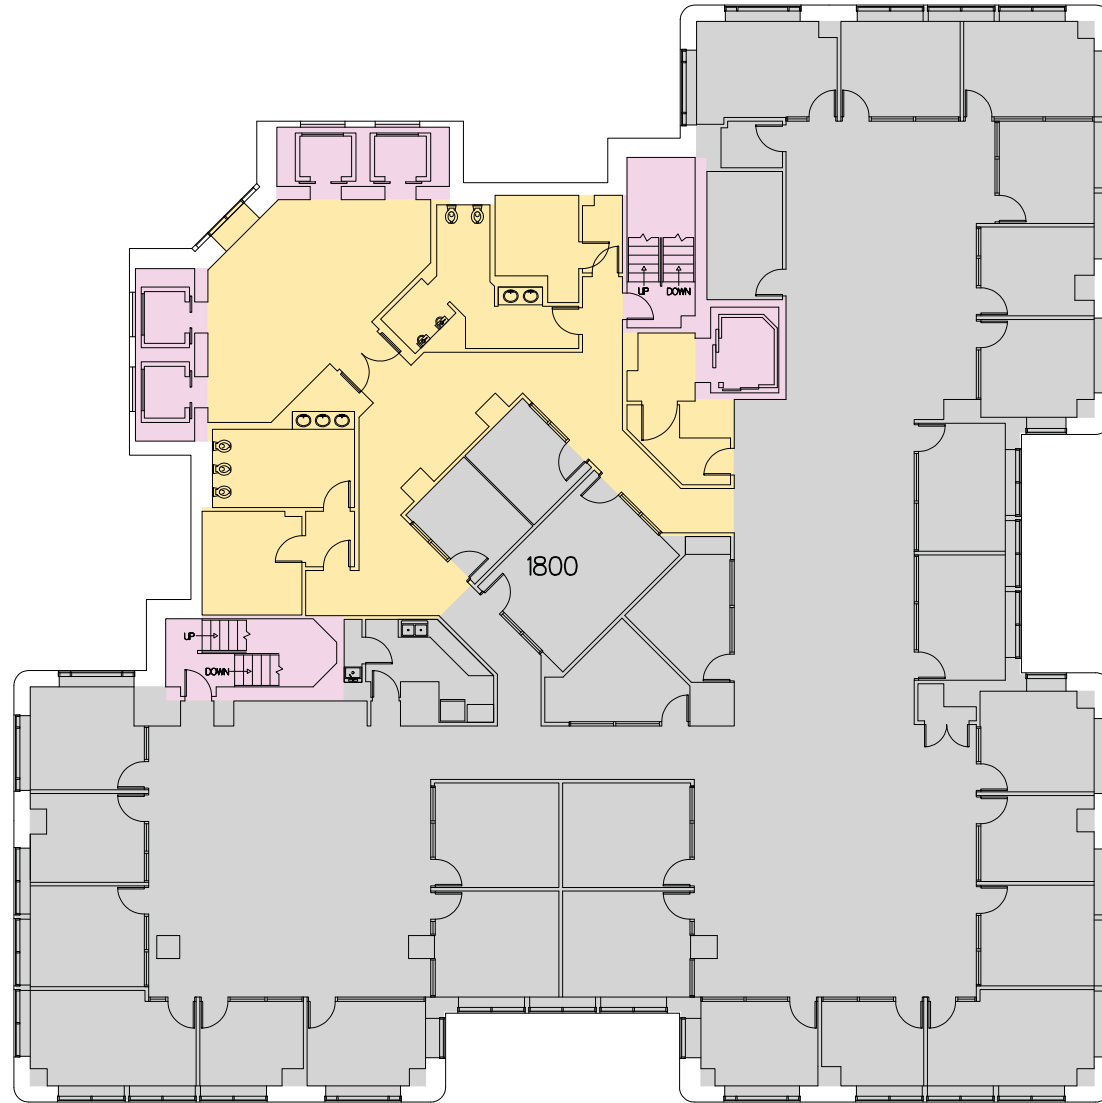

Legacy Method A (2010) - Occupant Areas

- Vertical Penetrations - 812 Square Feet
- Suite 1800 - 9,142 Square Feet
- Floor Service Area - 2,033 Square Feet

 One Progress Plaza  
Suite 2100  
Saint Petersburg, Florida 33701  
Tel: 727.823.8980

DATE MEASURED:

December 2012

ADDRESS:

One Progress Plaza  
200 Central Avenue  
18th Floor  
St. Petersburg, Florida

  
ATLANTA ORLANDO TAMPA  
770-984-0402 407-971-8688 727-548-9595  
[www.measureDYNAMICS.com](http://www.measureDYNAMICS.com)